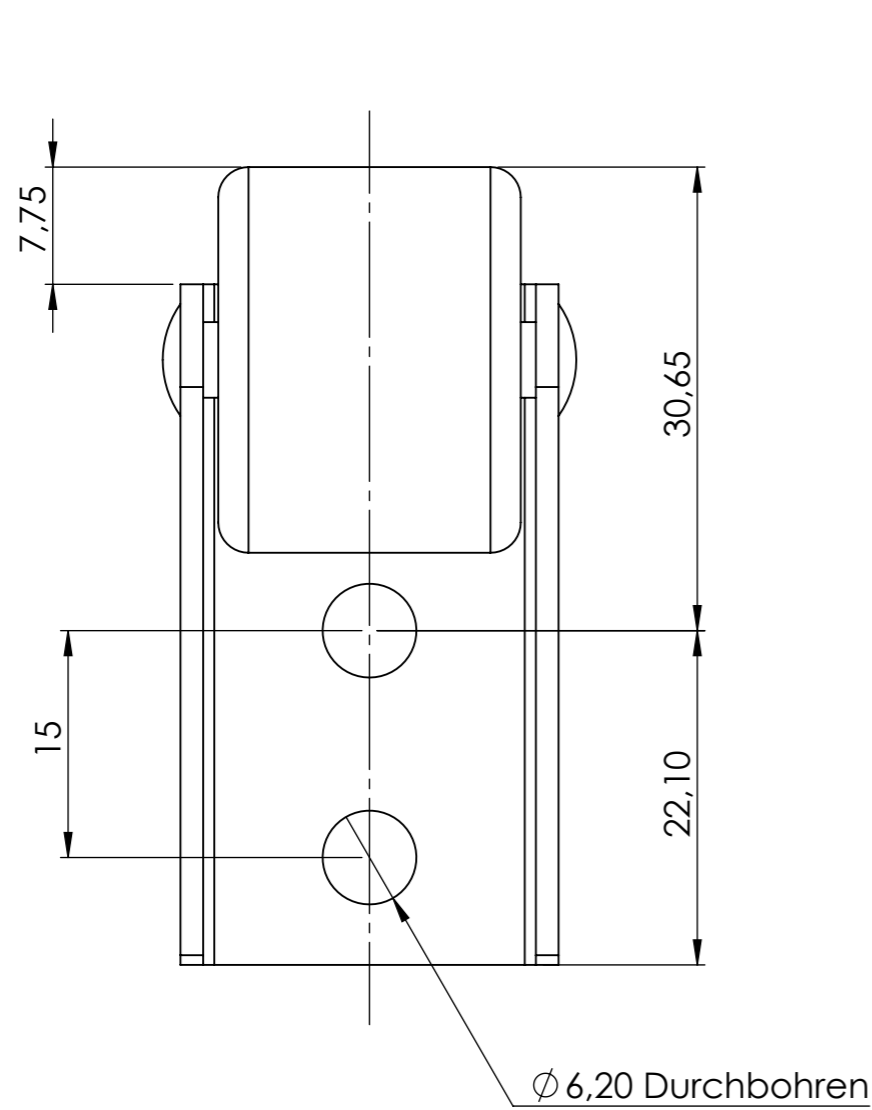

All property rights and rights to exploitation of copyright for this drawing data remain ours; they may not be made available to third parties without our consent.

| | | | | | |
|---|--|------------------------------|--------------------------|-----------------|------------------------|
|  DIN ISO 128-30 | Description: Kastenrolle für Tischbeine / Standard | | | | |
| | Surface: | | Material: diverse | | Weight: 0.04 kg |
| PÖTTKER Transforming furniture | Name | Date | Company | | |
| | Signed | D.Carrera | 05.06.2018 | Second Company: | |
| | Tested | D.Carrera | 13.11.2019 | | |
| General tolerance: DIN ISO 2768 - m | | Item No: 15827 | Scale 2:1 | Page 1/1 | A3 |