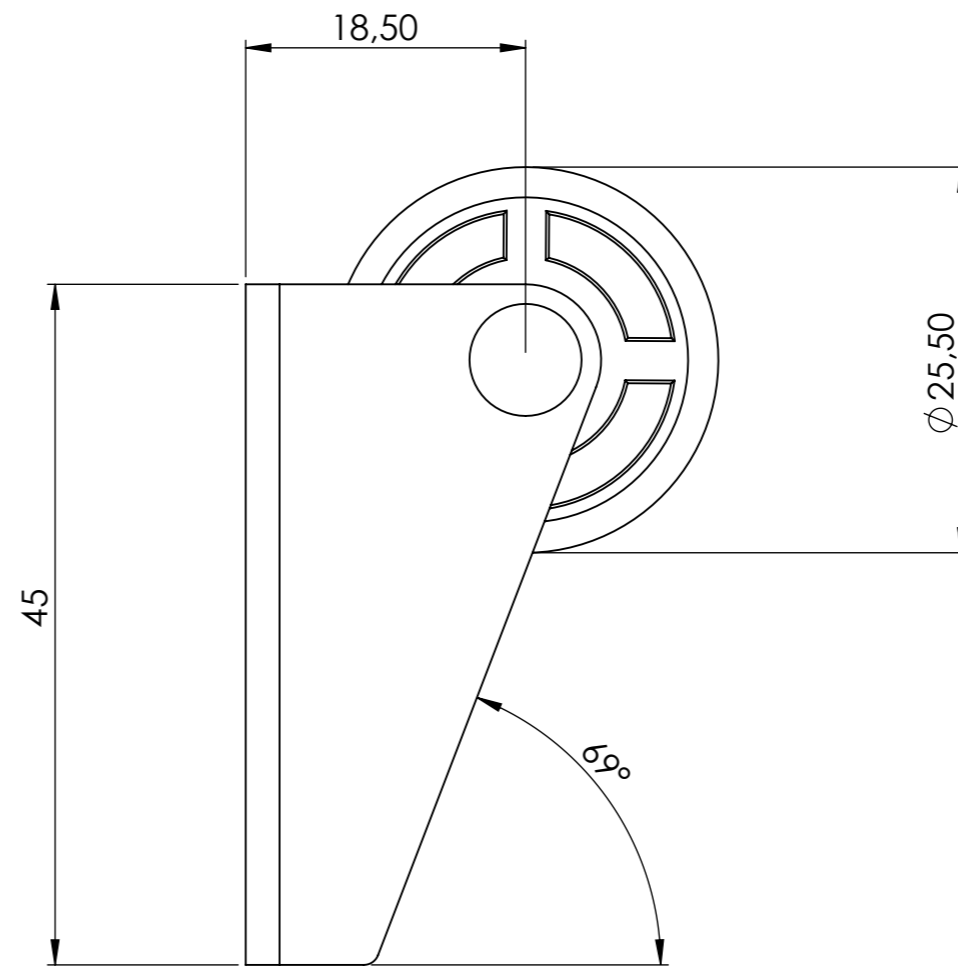

All property rights and rights to exploitation of copyright for this drawing data remain ours; they may not be made available to third parties without our consent.

| | | | | | |
|---|--|------------------------------|--------------------------|-----------------|------------------------|
|  DIN ISO 128-30 | Description: Kastenrolle für Tischbeine / Standard | | | | |
| | Surface: | | Material: diverse | | Weight: 0.04 kg |
| PÖTTKER Transforming furniture | Name | Date | Company | | |
| | Signed | D.Carrera | 05.06.2018 | Second Company: | |
| | Tested | D.Carrera | 13.11.2019 | | |
| General tolerance: DIN ISO 2768 - m | | Item No: 15827 | Scale 2:1 | Page 1/1 | A3 |