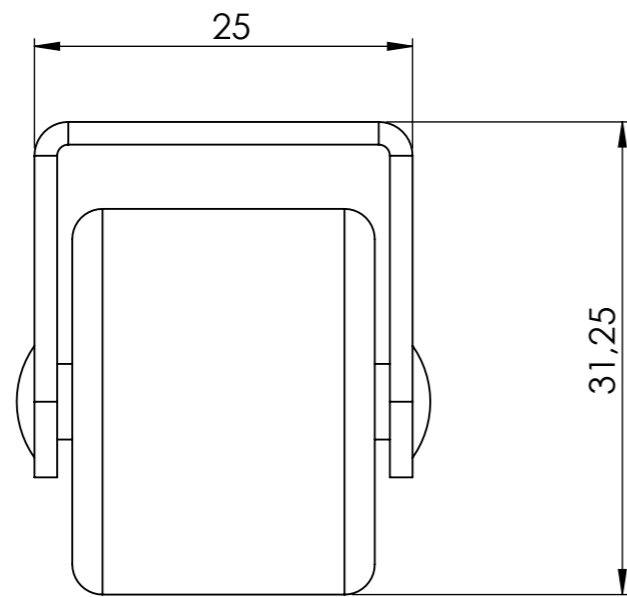

All property rights and rights to exploitation of copyright for this drawing data remain ours; they may not be made available to third parties without our consent.

| | | | | | |
|---|--|------------------------------|--------------------------|-----------------|------------------------|
|  DIN ISO 128-30 | Description: Kastenrolle für Tischbeine / Standard | | | | |
| | Surface: | | Material: diverse | | Weight: 0.04 kg |
| PÖTTKER Transforming furniture | Name | Date | Company | | |
| | Signed | D.Carrera | 05.06.2018 | Second Company: | |
| | Tested | D.Carrera | 13.11.2019 | | |
| General tolerance: DIN ISO 2768 - m | | Item No: 15827 | Scale 2:1 | Page 1/1 | A3 |